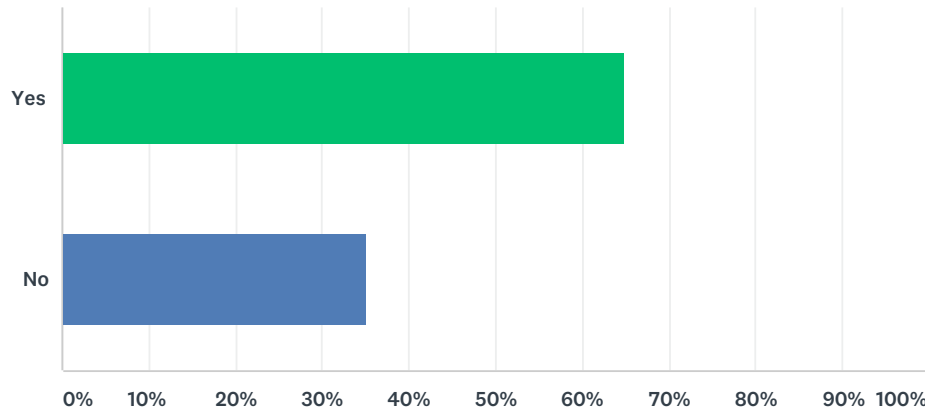

Q3 Are you still i contact with your host university?

Answered: 74 Skipped: 0

ANSWER CHOICES	RESPONSES	
Yes	64.86%	48
No	35.14%	26
TOTAL		74