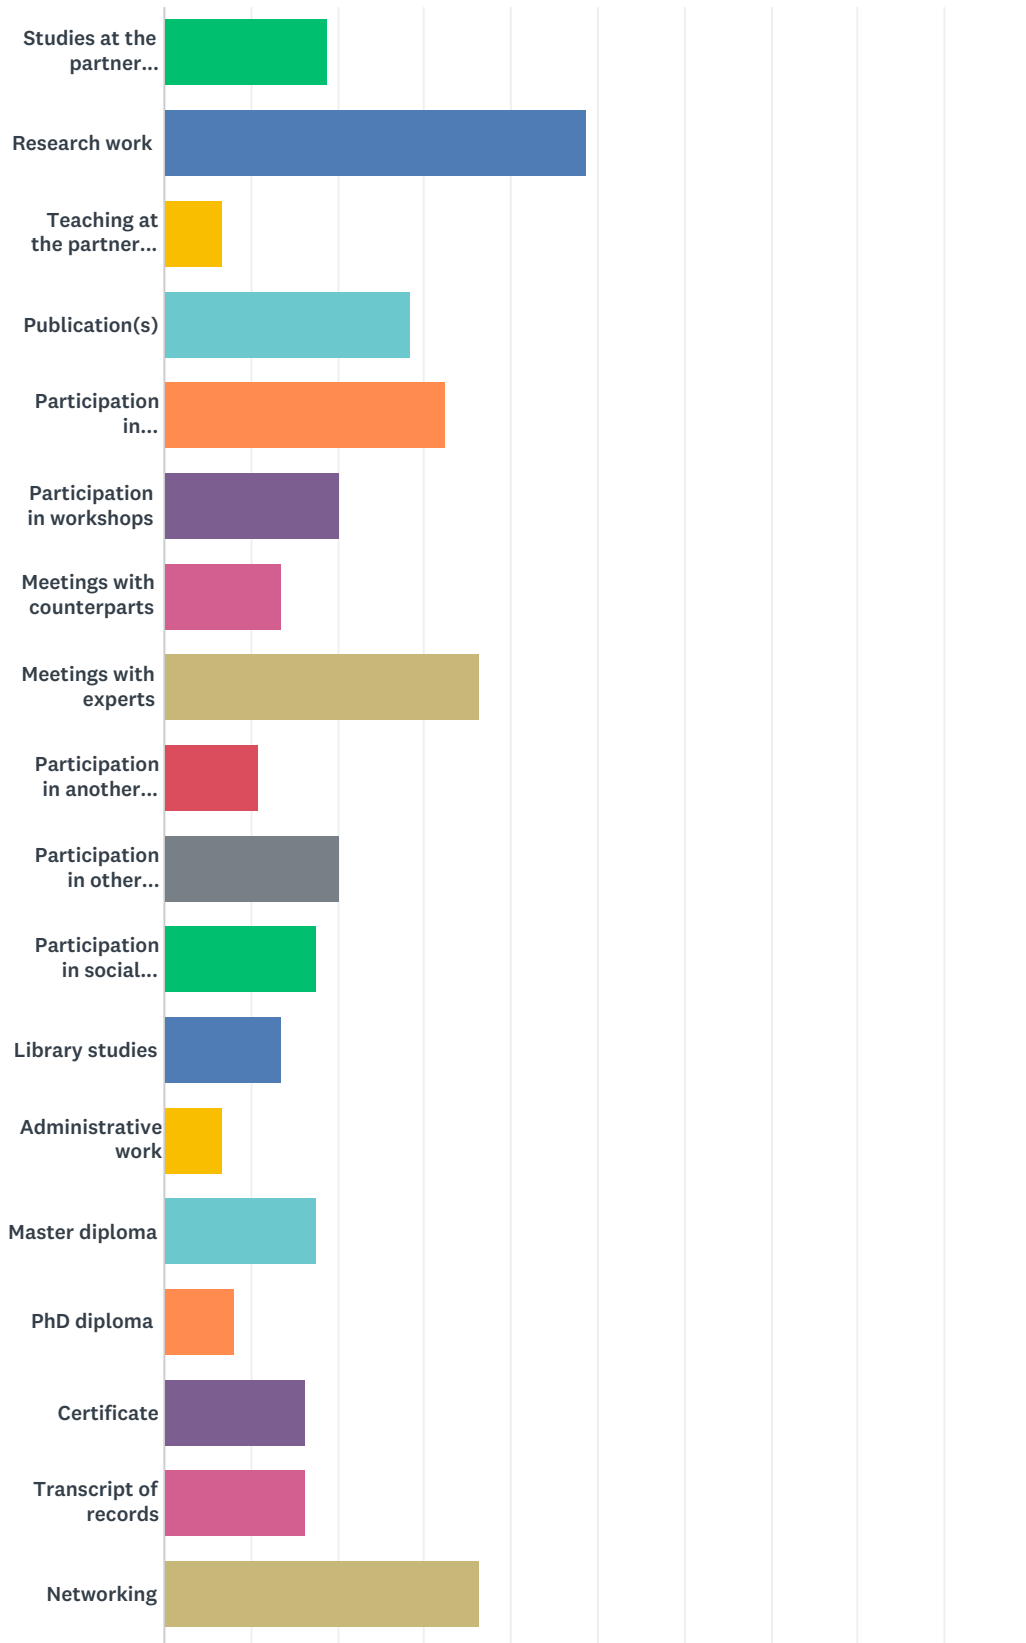

Q8 Were the results of your mobility recognized? This includes grades, credit points, research results, skills and qualifications gained abroad, etc.

Answered: 74 Skipped: 0

ANSWER CHOICES	RESPONSES	
Yes	59.46%	44
No	9.46%	7
Partly	20.27%	15
Hard to say (please explain)	10.81%	8
TOTAL		74

Q9 If you had faced problems with recognition, please write about them.

Answered: 16 Skipped: 58

Q10 What were the immediate outputs of your mobility? You can mark more than one.

Answered: 74 Skipped: 0

Erasmus Mundus A2 SIGMA Agile RESULTS

ANSWER CHOICES	RESPONSES	
Studies at the partner university	18.92%	14
Research work	48.65%	36
Teaching at the partner university	6.76%	5
Publication(s)	28.38%	21
Participation in conference(s)	32.43%	24
Participation in workshops	20.27%	15
Meetings with counterparts	13.51%	10
Meetings with experts	36.49%	27
Participation in another project (other projects)	10.81%	8
Participation in other academic events	20.27%	15
Participation in social events	17.57%	13
Library studies	13.51%	10
Administrative work	6.76%	5
Master diploma	17.57%	13
PhD diploma	8.11%	6
Certificate	16.22%	12
Transcript of records	16.22%	12
Networking	36.49%	27
Acquisition of skills	39.19%	29
Internship	8.11%	6
Job	8.11%	6
Total Respondents: 74		