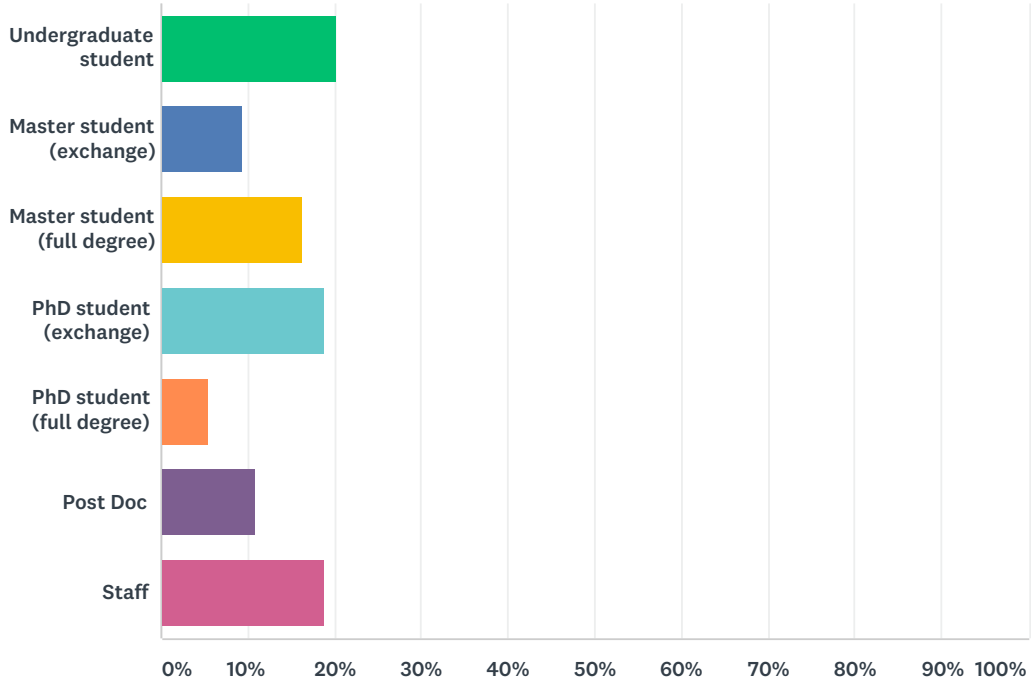

Q19 What was your mobility level?

Answered: 74 Skipped: 0

ANSWER CHOICES	RESPONSES	
Undergraduate student	20.27%	15
Master student (exchange)	9.46%	7
Master student (full degree)	16.22%	12
PhD student (exchange)	18.92%	14
PhD student (full degree)	5.41%	4
Post Doc	10.81%	8
Staff	18.92%	14
TOTAL		74