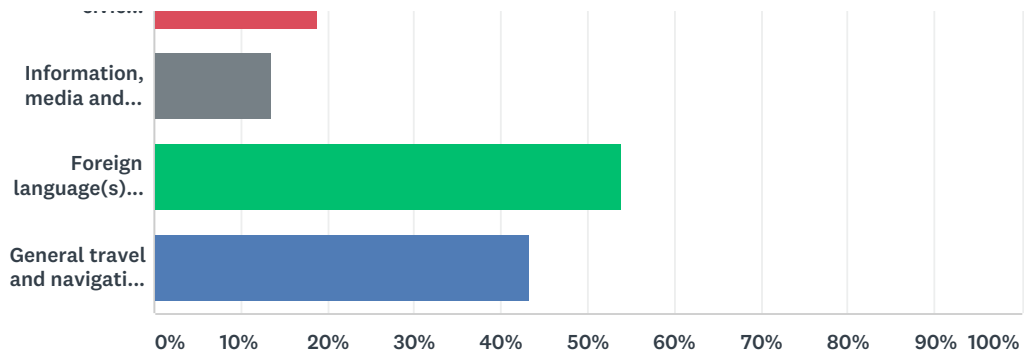

Answered: 74 Skipped: 0

ANSWER CHOICES	RESPONSES	
Yes	86.49%	64
No	2.70%	2
Hard to say	10.81%	8
TOTAL		74

Q6 What skills did your acquire/ improve? Please mark up to 5 skills.

Answered: 74 Skipped: 0

Erasmus Mundus A2 SIGMA Agile RESULTS