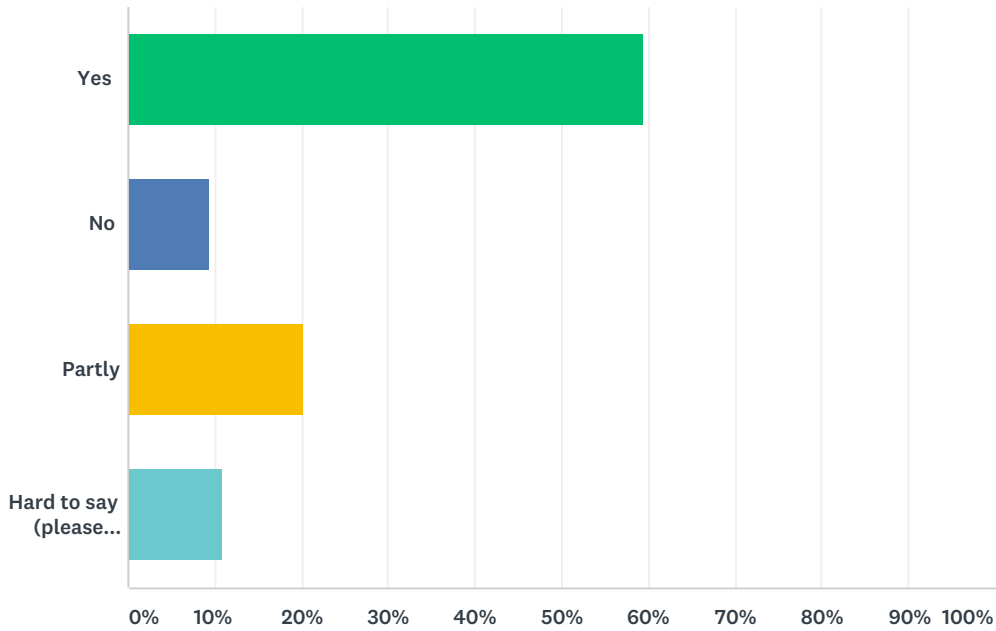

Q7 In your view, did participation in Erasmus Mundus A2 SIGMA Agile help you to broaden your knowledge of the subject you studied/ taught?

Answered: 74 Skipped: 0

ANSWER CHOICES	RESPONSES	
Yes, to a great extent	58.11%	43
Yes, to some extent	35.14%	26
Not really	2.70%	2
Not at all	0.00%	0
Hard to say	4.05%	3
TOTAL		74

Q8 Were the results of your mobility recognized? This includes grades, credit points, research results, skills and qualifications gained abroad, etc.

Answered: 74 Skipped: 0

ANSWER CHOICES	RESPONSES	
Yes	59.46%	44
No	9.46%	7
Partly	20.27%	15
Hard to say (please explain)	10.81%	8
TOTAL		74