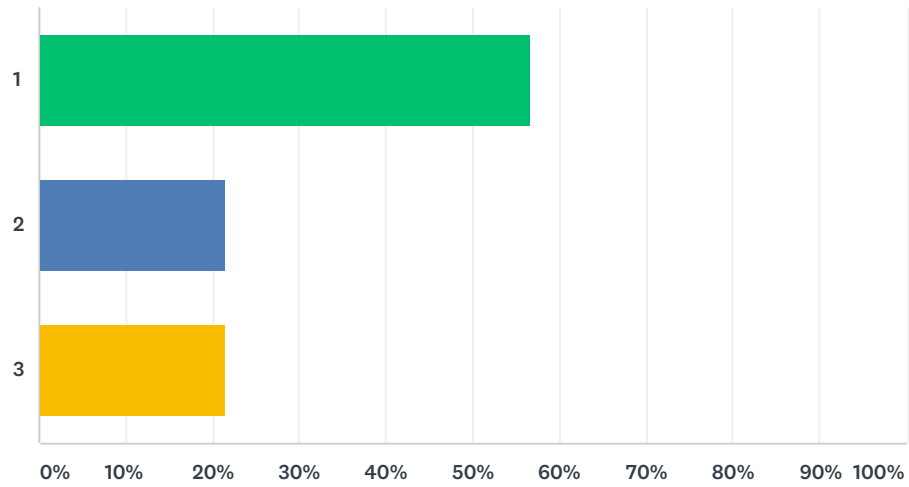

Q20 What was your target group?

Answered: 74 Skipped: 0

ANSWER CHOICES	RESPONSES	
1	56.76%	42
2	21.62%	16
3	21.62%	16
TOTAL		74