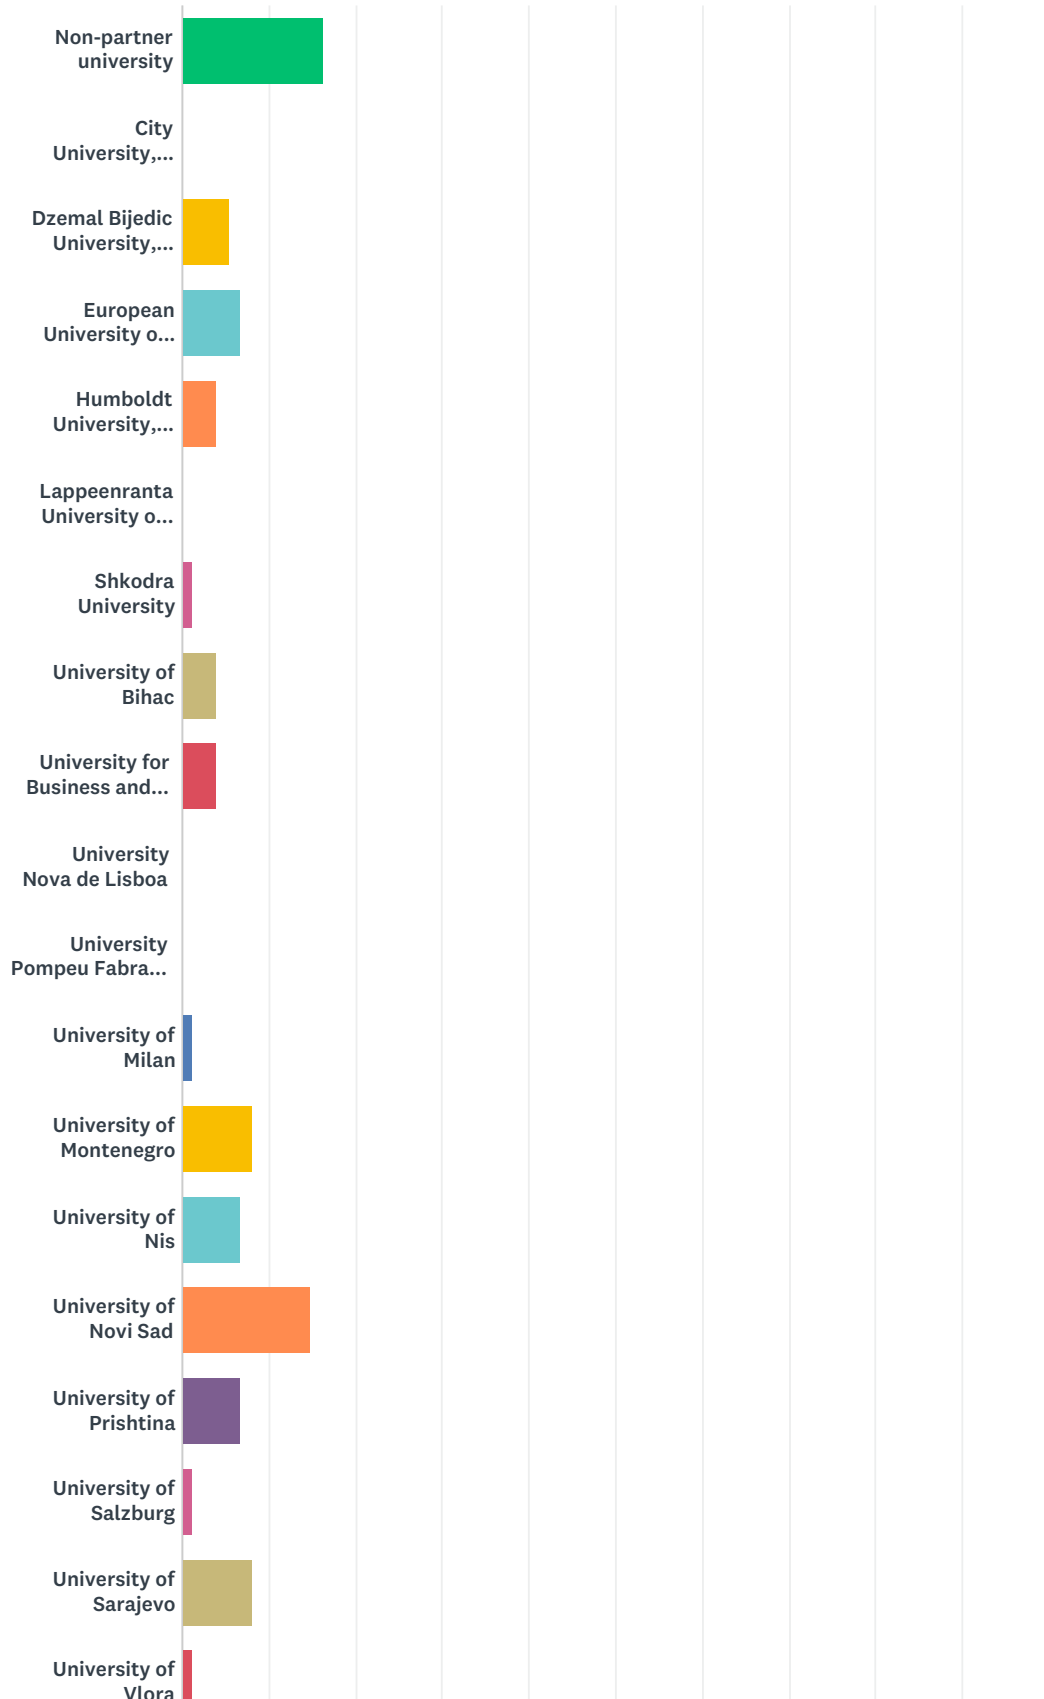

Answered: 74 Skipped: 0

ANSWER CHOICES	RESPONSES	
Yes, it changed my life	36.49%	27
Yes, to a great extent	44.59%	33
Yes, to some extent	18.92%	14
Not at all	0.00%	0
I don't know	0.00%	0
TOTAL		74

Q15 Please explain your answer to 14.

Answered: 74 Skipped: 0

Q16 Any other comments? THANK YOU!

Answered: 19 Skipped: 55

Q17 What is (was) your home university?

Answered: 74 Skipped: 0

Erasmus Mundus A2 SIGMA Agile RESULTS

ANSWER CHOICES	RESPONSES	
Non-partner university	16.22%	12
City University, London	0.00%	0
Dzemat Bijedic University, Mostar	5.41%	4
European University of Tirana	6.76%	5
Humboldt University, Berlin	4.05%	3
Lappeenranta University of Technology	0.00%	0
Shkodra University	1.35%	1
University of Bihac	4.05%	3
University for Business and Technology	4.05%	3
University Nova de Lisboa	0.00%	0
University Pompeu Fabra, Barcelona	0.00%	0
University of Milan	1.35%	1
University of Montenegro	8.11%	6
University of Nis	6.76%	5
University of Novi Sad	14.86%	11
University of Prishtina	6.76%	5
University of Salzburg	1.35%	1
University of Sarajevo	8.11%	6
University of Vlora	1.35%	1
University of Twente, ITC	0.00%	0
University of Warsaw	9.46%	7
TOTAL		74