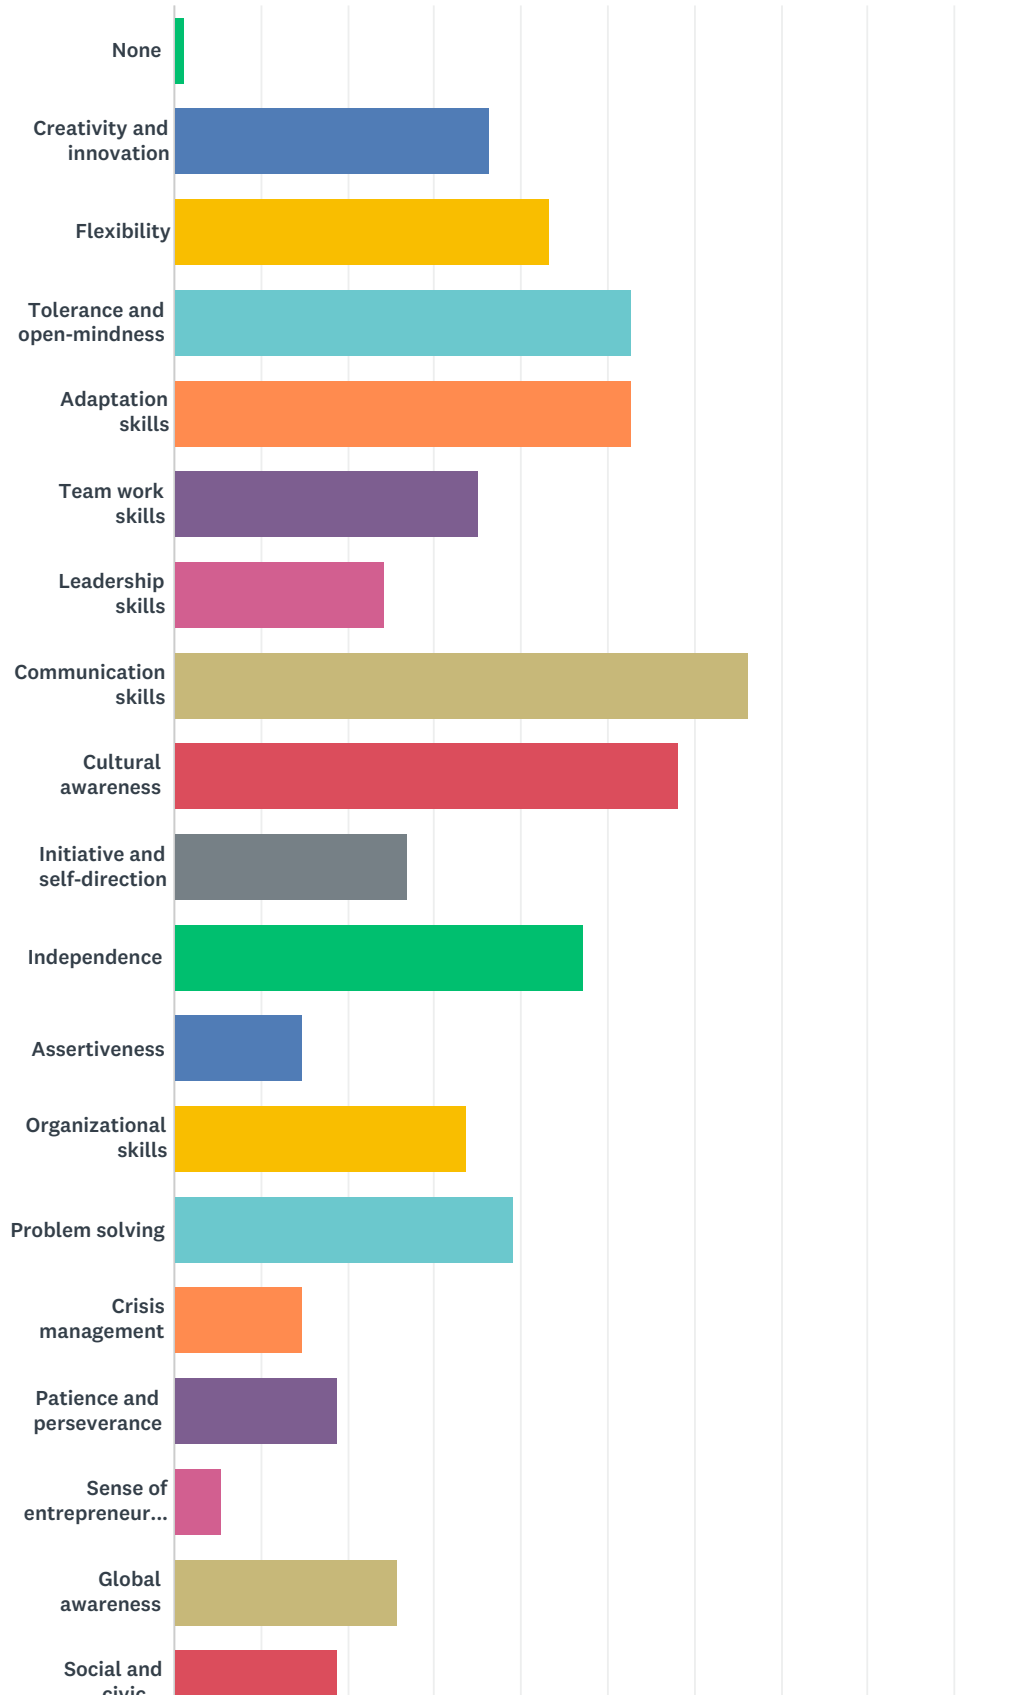

Q3 Are you still i contact with your host university?

Answered: 74 Skipped: 0

ANSWER CHOICES	RESPONSES	
Yes	64.86%	48
No	35.14%	26
TOTAL		74

Q4 In your view, did participation in Erasmus Mundus A2 SIGMA Agile help you to find occupation after your mobility period?

Answered: 74 Skipped: 0

ANSWER CHOICES	RESPONSES	
Yes	64.86%	48
No	13.51%	10
Hard to say	21.62%	16
TOTAL		74

Q5 In your view, did participation in Erasmus Mundus A2 SIGMA Agile help you to acquire skills necessary for career development?

Answered: 74 Skipped: 0

ANSWER CHOICES	RESPONSES	
Yes	86.49%	64
No	2.70%	2
Hard to say	10.81%	8
TOTAL		74

Q6 What skills did your acquire/ improve? Please mark up to 5 skills.

Answered: 74 Skipped: 0

Erasmus Mundus A2 SIGMA Agile RESULTS

ANSWER CHOICES	RESPONSES	
None	1.35%	1
Creativity and innovation	36.49%	27
Flexibility	43.24%	32
Tolerance and open-mindedness	52.70%	39
Adaptation skills	52.70%	39
Team work skills	35.14%	26
Leadership skills	24.32%	18
Communication skills	66.22%	49
Cultural awareness	58.11%	43
Initiative and self-direction	27.03%	20
Independence	47.30%	35
Assertiveness	14.86%	11
Organizational skills	33.78%	25
Problem solving	39.19%	29
Crisis management	14.86%	11
Patience and perseverance	18.92%	14
Sense of entrepreneurship	5.41%	4
Global awareness	25.68%	19
Social and civic competences	18.92%	14
Information, media and technology literacy	13.51%	10
Foreign language(s) skills	54.05%	40
General travel and navigation skills	43.24%	32
Total Respondents: 74		