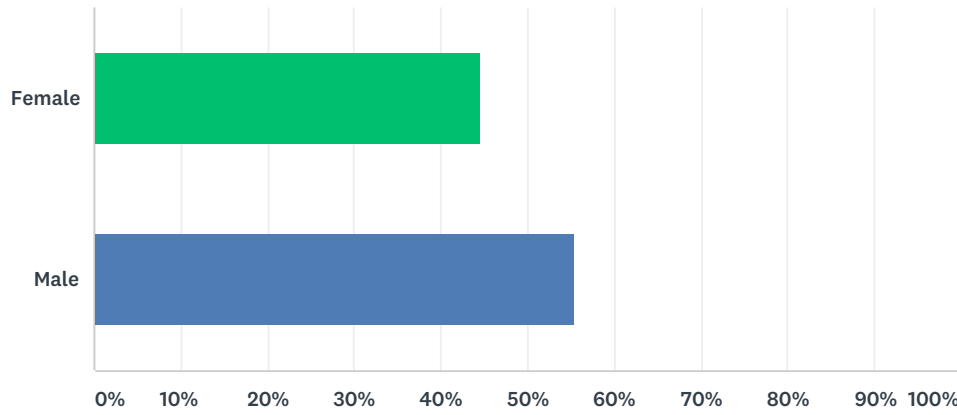

Q22 What is your gender?

Answered: 74 Skipped: 0

ANSWER CHOICES	RESPONSES	
Female	44.59%	33
Male	55.41%	41
TOTAL		74