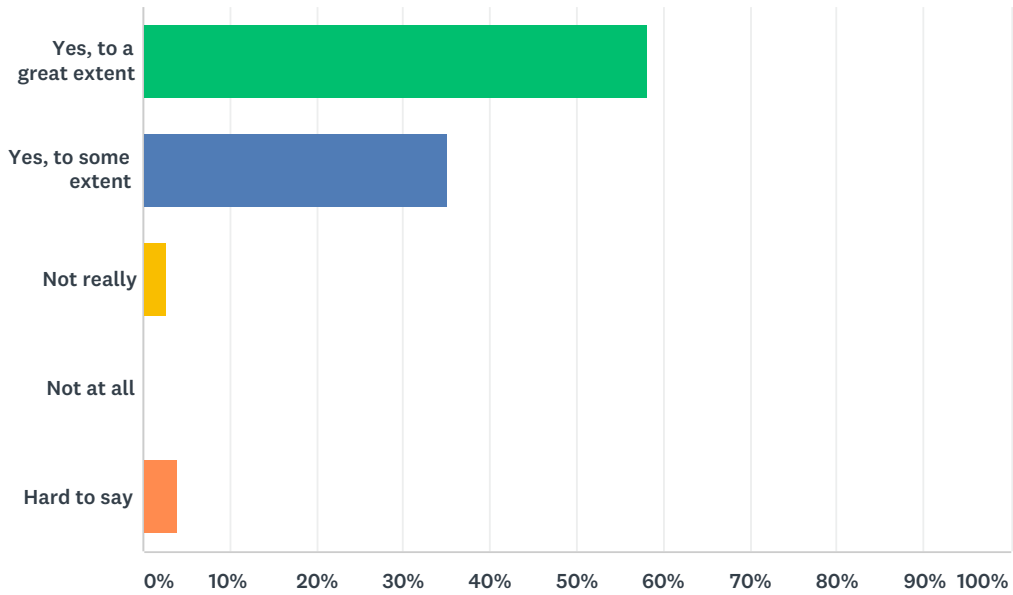

Q7 In your view, did participation in Erasmus Mundus A2 SIGMA Agile help you to broaden your knowledge of the subject you studied/ taught?

Answered: 74 Skipped: 0

ANSWER CHOICES	RESPONSES	
Yes, to a great extent	58.11%	43
Yes, to some extent	35.14%	26
Not really	2.70%	2
Not at all	0.00%	0
Hard to say	4.05%	3
TOTAL		74