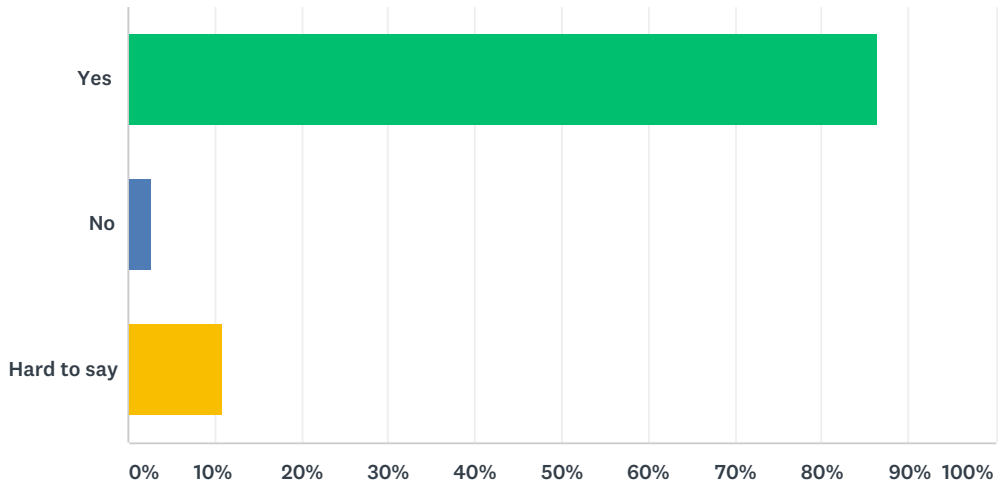

Q5 In your view, did participation in Erasmus Mundus A2 SIGMA Agile help you to acquire skills necessary for career development?

Answered: 74 Skipped: 0

ANSWER CHOICES	RESPONSES	
Yes	86.49%	64
No	2.70%	2
Hard to say	10.81%	8
TOTAL		74