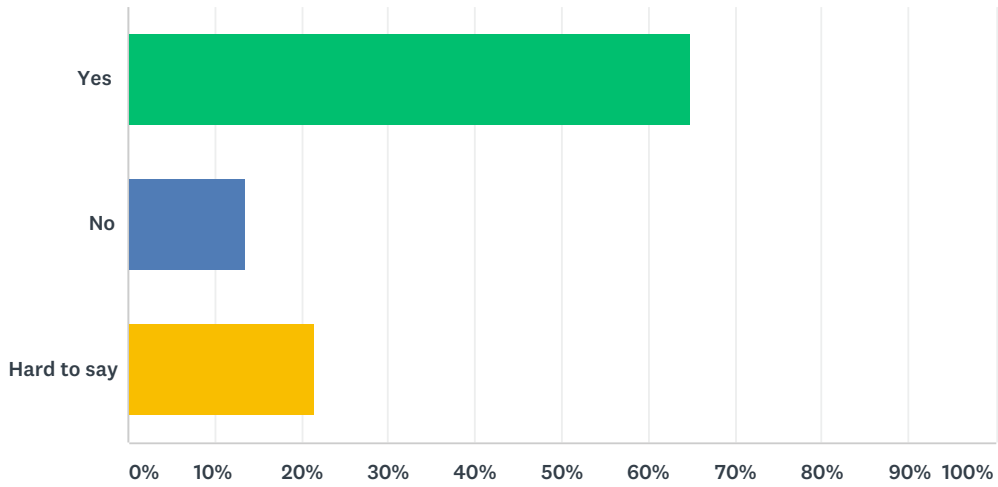

Erasmus Mundus A2 SIGMA Agile RESULTS

No, I have another occupation in my country	10.81%	8
No, I have another occupation abroad	6.76%	5
No, I am unemployed	2.70%	2
Neither of the above (please explain)	4.05%	3
Total Respondents: 74		

Q3 Are you still i contact with your host university?

Answered: 74 Skipped: 0

ANSWER CHOICES	RESPONSES	
Yes	64.86%	48
No	35.14%	26
TOTAL		74

Q4 In your view, did participation in Erasmus Mundus A2 SIGMA Agile help you to find occupation after your mobility period?

Answered: 74 Skipped: 0

ANSWER CHOICES	RESPONSES	
Yes	64.86%	48
No	13.51%	10
Hard to say	21.62%	16
TOTAL		74

Q5 In your view, did participation in Erasmus Mundus A2 SIGMA Agile help you to acquire skills necessary for career development?