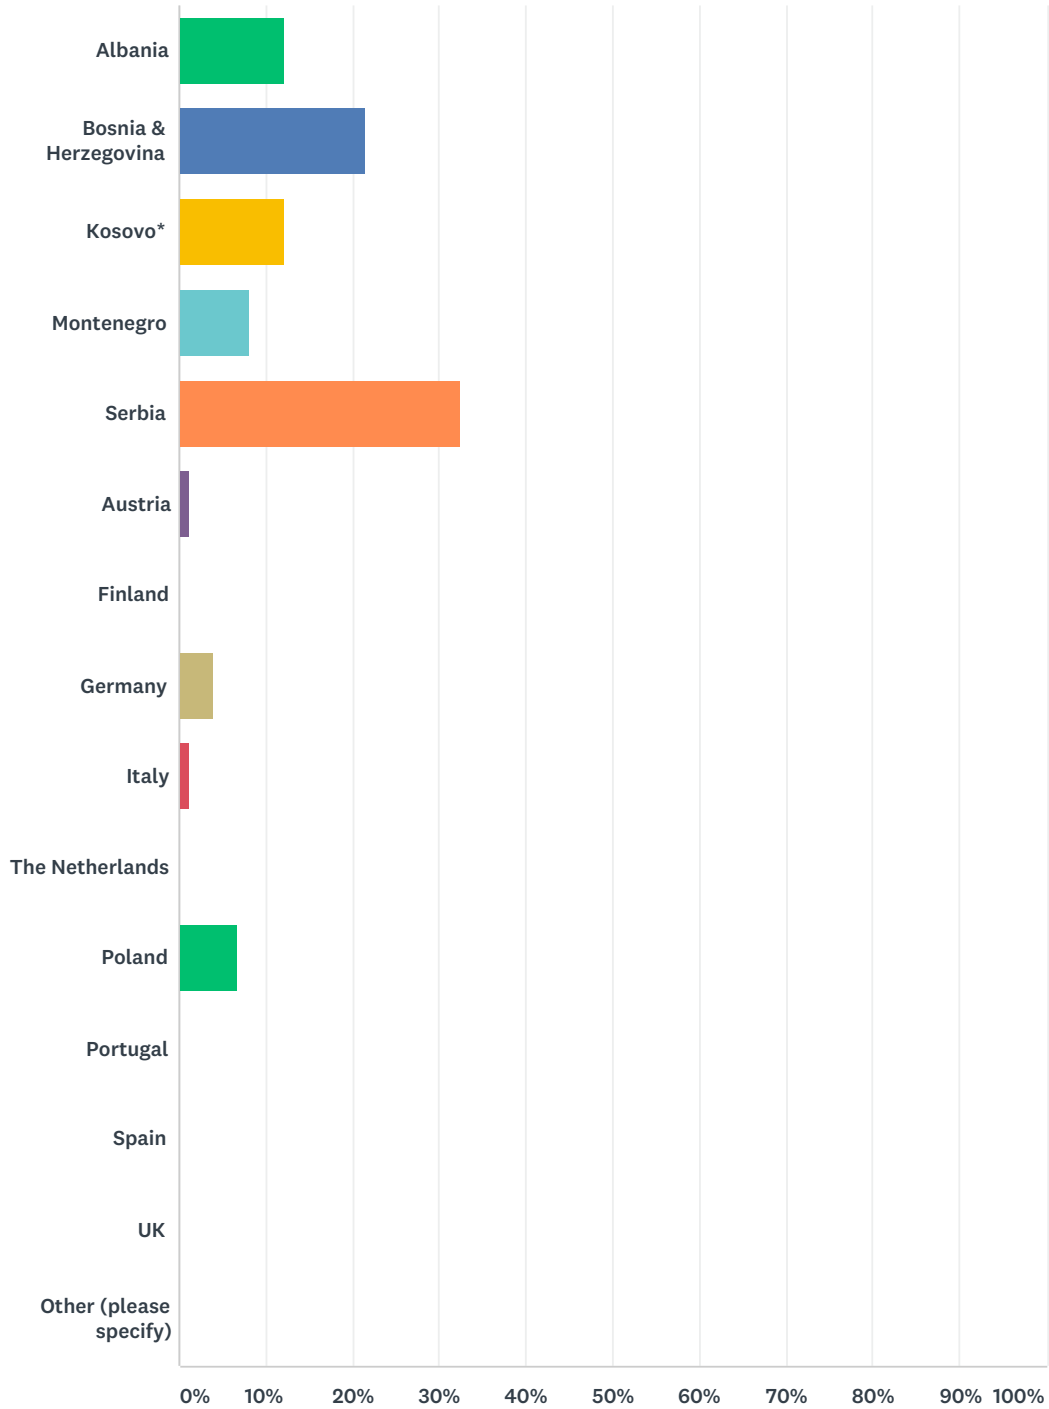

Q20 What was your target group?

Answered: 74 Skipped: 0

ANSWER CHOICES	RESPONSES	
1	56.76%	42
2	21.62%	16
3	21.62%	16
TOTAL		74

Q21 What is your nationality?

Answered: 74 Skipped: 0

ANSWER CHOICES	RESPONSES
Albania	12.16% 9
Bosnia & Herzegovina	21.62% 16
Kosovo*	12.16% 9

Erasmus Mundus A2 SIGMA Agile RESULTS

Montenegro	8.11%	6
Serbia	32.43%	24
Austria	1.35%	1
Finland	0.00%	0
Germany	4.05%	3
Italy	1.35%	1
The Netherlands	0.00%	0
Poland	6.76%	5
Portugal	0.00%	0
Spain	0.00%	0
UK	0.00%	0
Other (please specify)	0.00%	0
TOTAL		74