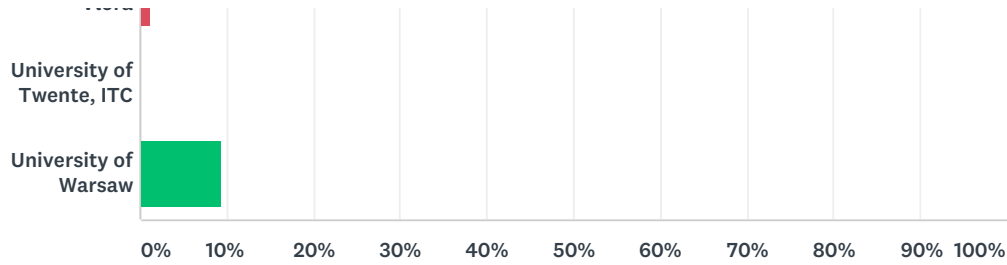

Answered: 74 Skipped: 0

Q16 Any other comments? THANK YOU!

Answered: 19 Skipped: 55

Q17 What is (was) your home university?

Answered: 74 Skipped: 0

Erasmus Mundus A2 SIGMA Agile RESULTS

ANSWER CHOICES	RESPONSES	
Non-partner university	16.22%	12
City University, London	0.00%	0
Dzemat Bijedic University, Mostar	5.41%	4
European University of Tirana	6.76%	5
Humboldt University, Berlin	4.05%	3
Lappeenranta University of Technology	0.00%	0
Shkodra University	1.35%	1
University of Bihac	4.05%	3
University for Business and Technology	4.05%	3
University Nova de Lisboa	0.00%	0
University Pompeu Fabra, Barcelona	0.00%	0
University of Milan	1.35%	1
University of Montenegro	8.11%	6
University of Nis	6.76%	5
University of Novi Sad	14.86%	11
University of Prishtina	6.76%	5
University of Salzburg	1.35%	1
University of Sarajevo	8.11%	6
University of Vlora	1.35%	1
University of Twente, ITC	0.00%	0
University of Warsaw	9.46%	7
TOTAL		74