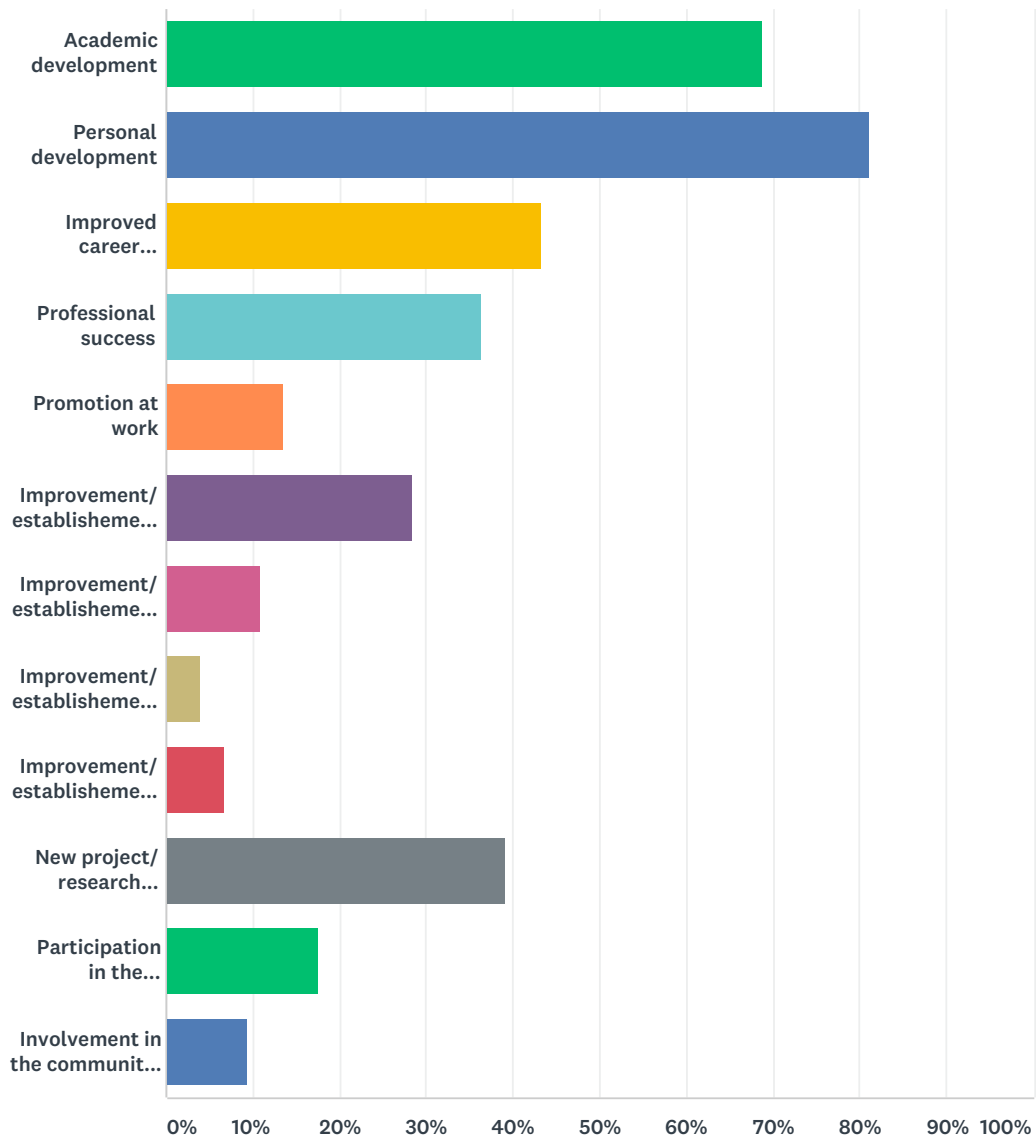

**Q11 In your view, what are the long-term outcomes of your mobility?
Please mark up to 3 outcomes, which you find the most significant.**

Answered: 74 Skipped: 0

ANSWER CHOICES	RESPONSES	
Academic development	68.92%	51
Personal development	81.08%	60
Improved career opportunities	43.24%	32
Professional success	36.49%	27
Promotion at work	13.51%	10
Improvement/ establishment of cooperation with the host university	28.38%	21
Improvement/ establishment of cooperation with other institutions in the region	10.81%	8