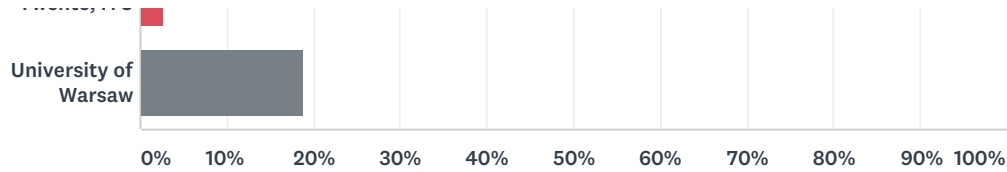

Erasmus Mundus A2 SIGMA Agile RESULTS

ANSWER CHOICES	RESPONSES	
City University, London	5.41%	4
Dzemat Bijeic University, Mostar	1.35%	1
European University of Tirana	0.00%	0
Humboldt University, Berlin	6.76%	5
Lappeenranta University of Technology	8.11%	6
Shkodra University	2.70%	2
University of Bihac	1.35%	1
University for Business and Technology	0.00%	0
University Nova de Lisboa	18.92%	14
University Pompeu Fabra	5.41%	4
University of Milan	8.11%	6
University of Montenegro	0.00%	0
University of Vlora	0.00%	0
University of Nis	0.00%	0
University of Novi Sad	2.70%	2
University of Prishtina	1.35%	1
University of Salzburg	9.46%	7
University of Sarajevo	6.76%	5
University of Twente, ITC	2.70%	2
University of Warsaw	18.92%	14
TOTAL		74