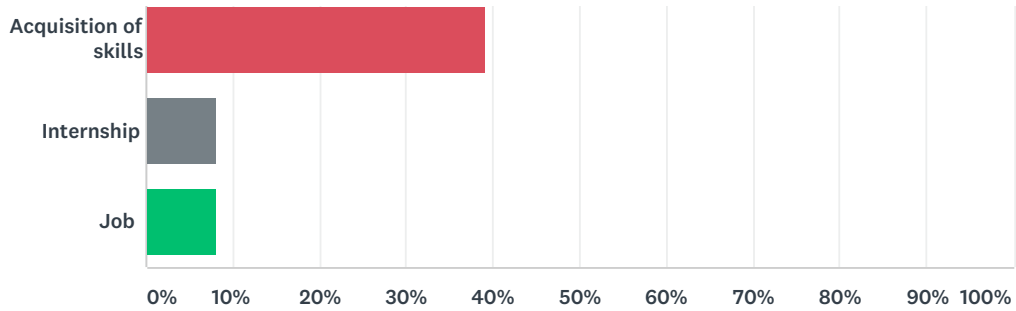

Q9 If you had faced problems with recognition, please write about them.

Answered: 16 Skipped: 58

Q10 What were the immediate outputs of your mobility? You can mark more than one.

Answered: 74 Skipped: 0

Erasmus Mundus A2 SIGMA Agile RESULTS

ANSWER CHOICES	RESPONSES	
Studies at the partner university	18.92%	14
Research work	48.65%	36
Teaching at the partner university	6.76%	5
Publication(s)	28.38%	21
Participation in conference(s)	32.43%	24
Participation in workshops	20.27%	15
Meetings with counterparts	13.51%	10
Meetings with experts	36.49%	27
Participation in another project (other projects)	10.81%	8
Participation in other academic events	20.27%	15
Participation in social events	17.57%	13
Library studies	13.51%	10
Administrative work	6.76%	5
Master diploma	17.57%	13
PhD diploma	8.11%	6
Certificate	16.22%	12
Transcript of records	16.22%	12
Networking	36.49%	27
Acquisition of skills	39.19%	29
Internship	8.11%	6
Job	8.11%	6
Total Respondents: 74		