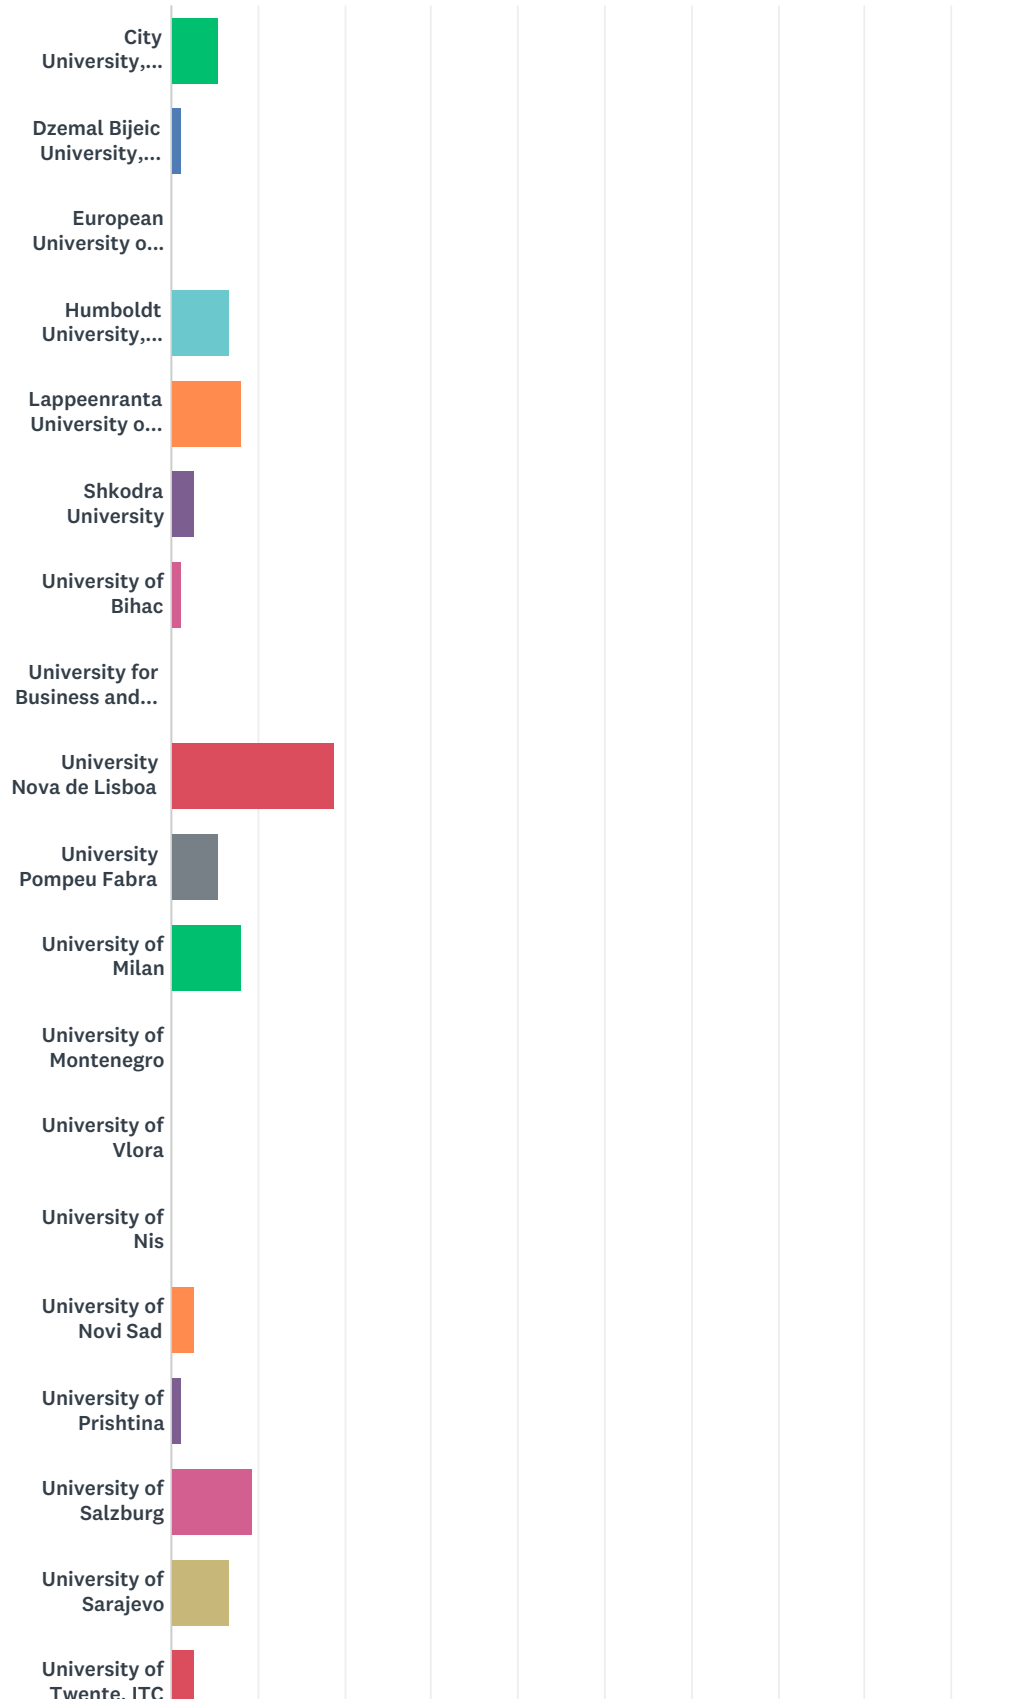

Answered: 74 Skipped: 0

Q16 Any other comments? THANK YOU!

Answered: 19 Skipped: 55

Q17 What is (was) your home university?

Answered: 74 Skipped: 0

Erasmus Mundus A2 SIGMA Agile RESULTS

ANSWER CHOICES	RESPONSES	
Non-partner university	16.22%	12
City University, London	0.00%	0
Dzemat Bijedic University, Mostar	5.41%	4
European University of Tirana	6.76%	5
Humboldt University, Berlin	4.05%	3
Lappeenranta University of Technology	0.00%	0
Shkodra University	1.35%	1
University of Bihac	4.05%	3
University for Business and Technology	4.05%	3
University Nova de Lisboa	0.00%	0
University Pompeu Fabra, Barcelona	0.00%	0
University of Milan	1.35%	1
University of Montenegro	8.11%	6
University of Nis	6.76%	5
University of Novi Sad	14.86%	11
University of Prishtina	6.76%	5
University of Salzburg	1.35%	1
University of Sarajevo	8.11%	6
University of Vlora	1.35%	1
University of Twente, ITC	0.00%	0
University of Warsaw	9.46%	7
TOTAL		74

Q18 What was your host university?

Answered: 74 Skipped: 0

Erasmus Mundus A2 SIGMA Agile RESULTS

ANSWER CHOICES	RESPONSES	
City University, London	5.41%	4
Dzemat Bijeic University, Mostar	1.35%	1
European University of Tirana	0.00%	0
Humboldt University, Berlin	6.76%	5
Lappeenranta University of Technology	8.11%	6
Shkodra University	2.70%	2
University of Bihac	1.35%	1
University for Business and Technology	0.00%	0
University Nova de Lisboa	18.92%	14
University Pompeu Fabra	5.41%	4
University of Milan	8.11%	6
University of Montenegro	0.00%	0
University of Vlora	0.00%	0
University of Nis	0.00%	0
University of Novi Sad	2.70%	2
University of Prishtina	1.35%	1
University of Salzburg	9.46%	7
University of Sarajevo	6.76%	5
University of Twente, ITC	2.70%	2
University of Warsaw	18.92%	14
TOTAL		74