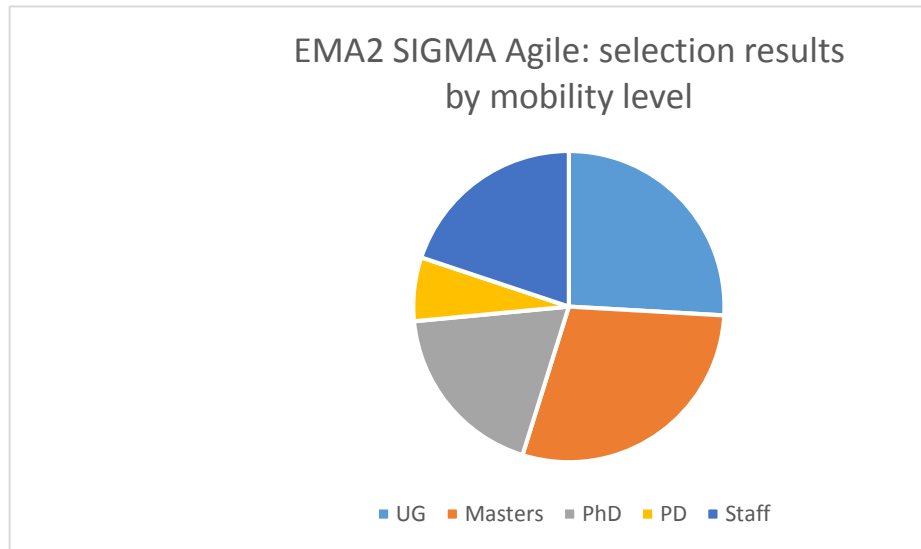

EMA2 SIGMA Agile selection results: by mobility level

UG	43
Masters	48
PhD	31
PD	11
Staff	33
Total	166

EMA2 SIGMA Agile selection results: by target groups

TG 1	129
TG 2	30
TG 3	7
Total	166